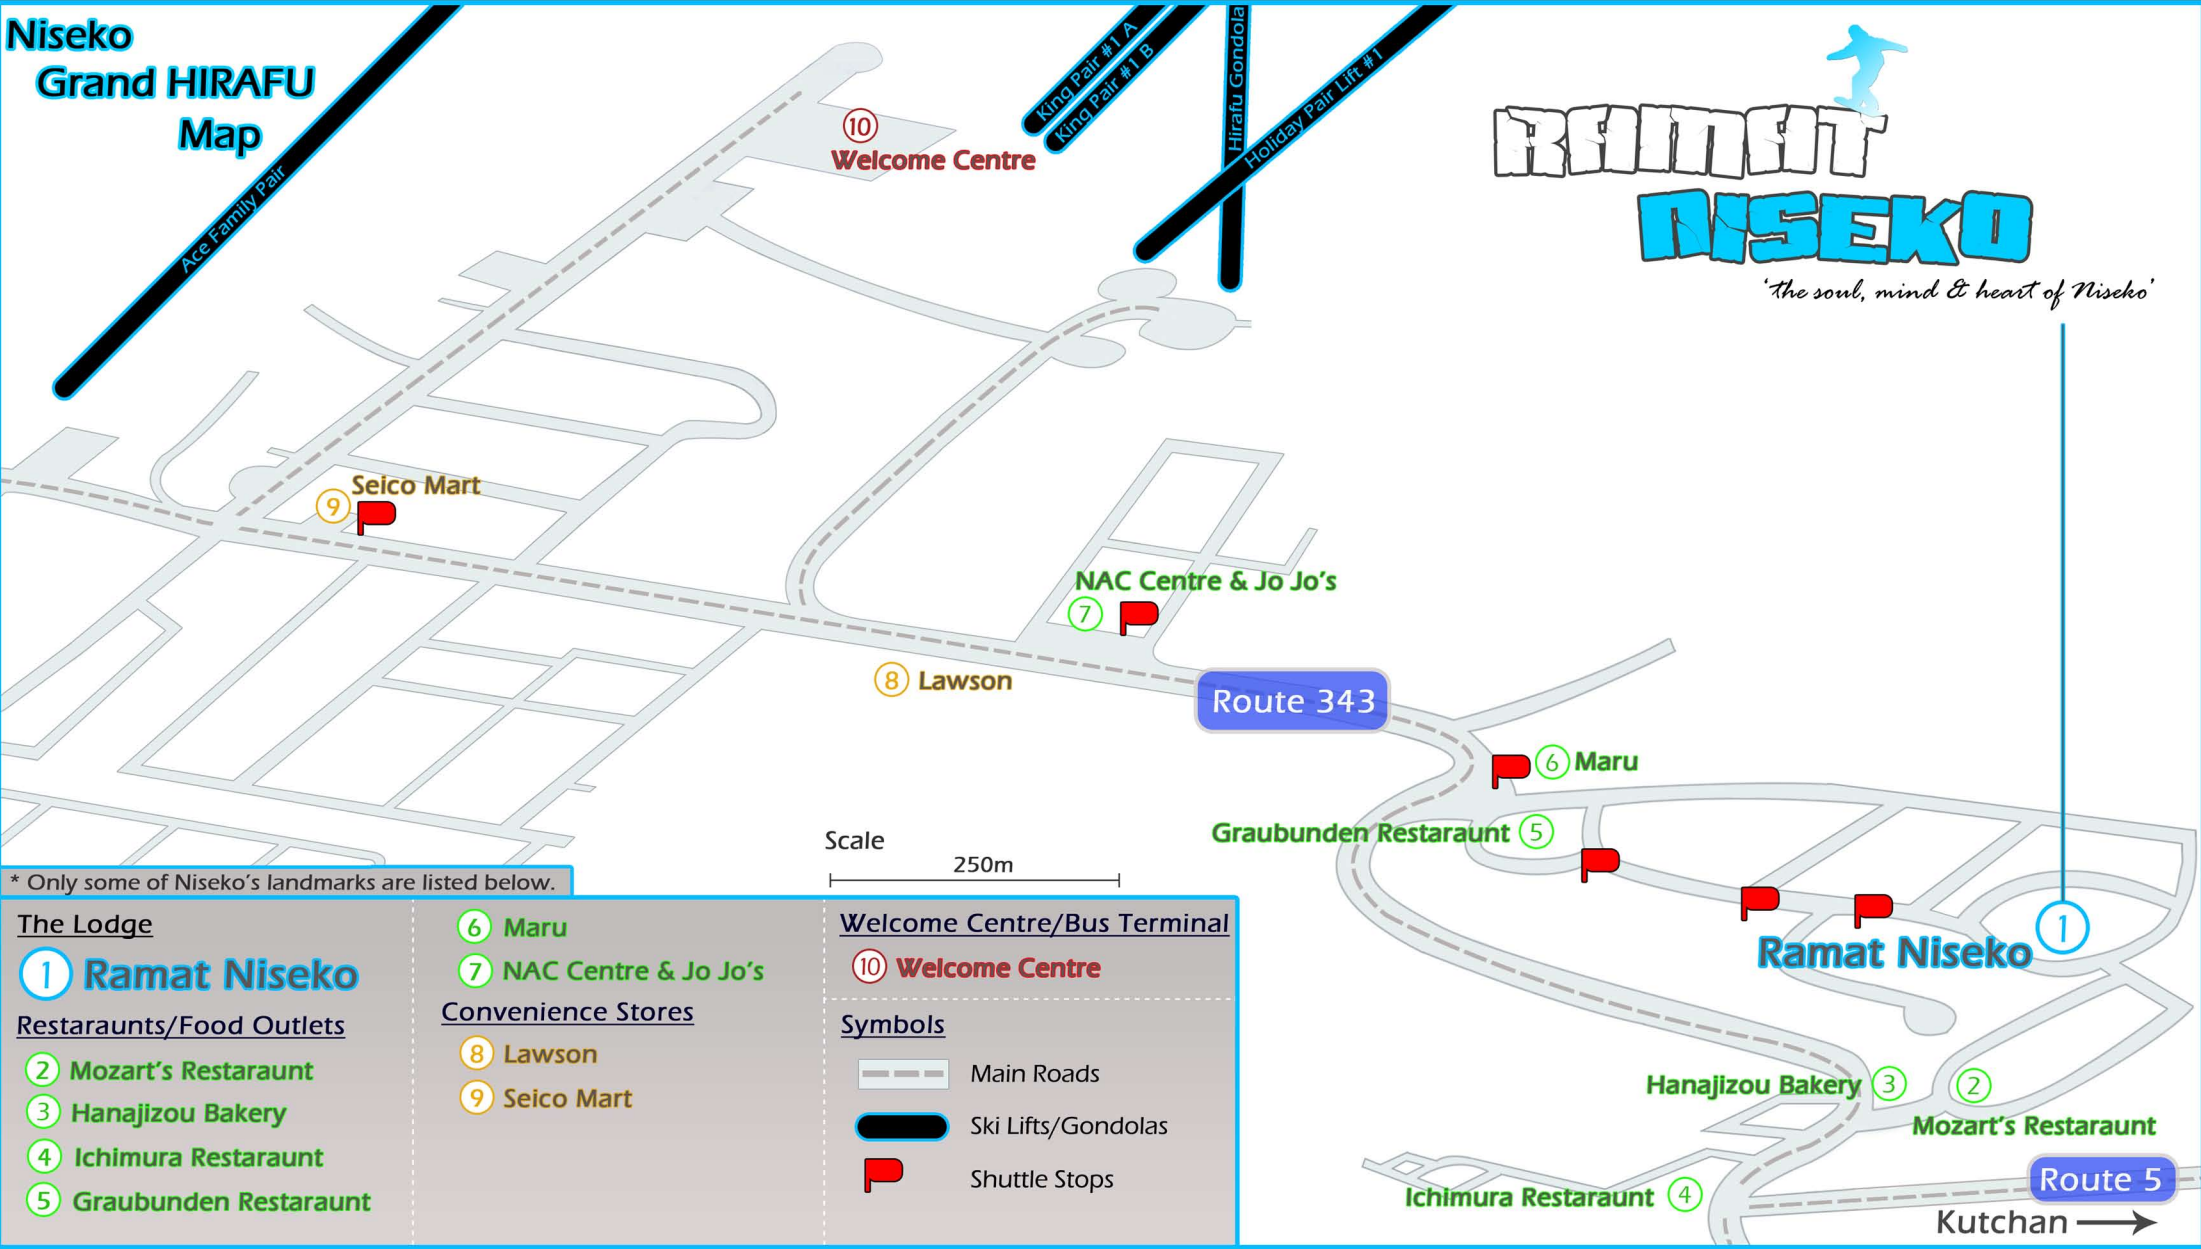

# Niseko Grand HIRAFU Map

\* Only some of Niseko's landmarks are listed below.

<p><b>The Lodge</b></p> <p>① <b>Ramat Niseko</b></p> <p><b>Restaurants/Food Outlets</b></p> <p>② Mozart's Restaurant</p> <p>③ Hanajizou Bakery</p> <p>④ Ichimura Restaurant</p> <p>⑤ Graubunden Restaurant</p>	<p><b>Convenience Stores</b></p> <p>⑧ Lawson</p> <p>⑨ Seico Mart</p>	<p><b>Welcome Centre/Bus Terminal</b></p> <p>⑩ <b>Welcome Centre</b></p> <p><b>Symbols</b></p> <p>--- Main Roads</p> <p>█ Ski Lifts/Gondolas</p> <p>P Shuttle Stops</p>
--	--	---

Route 5  
Kutchan →